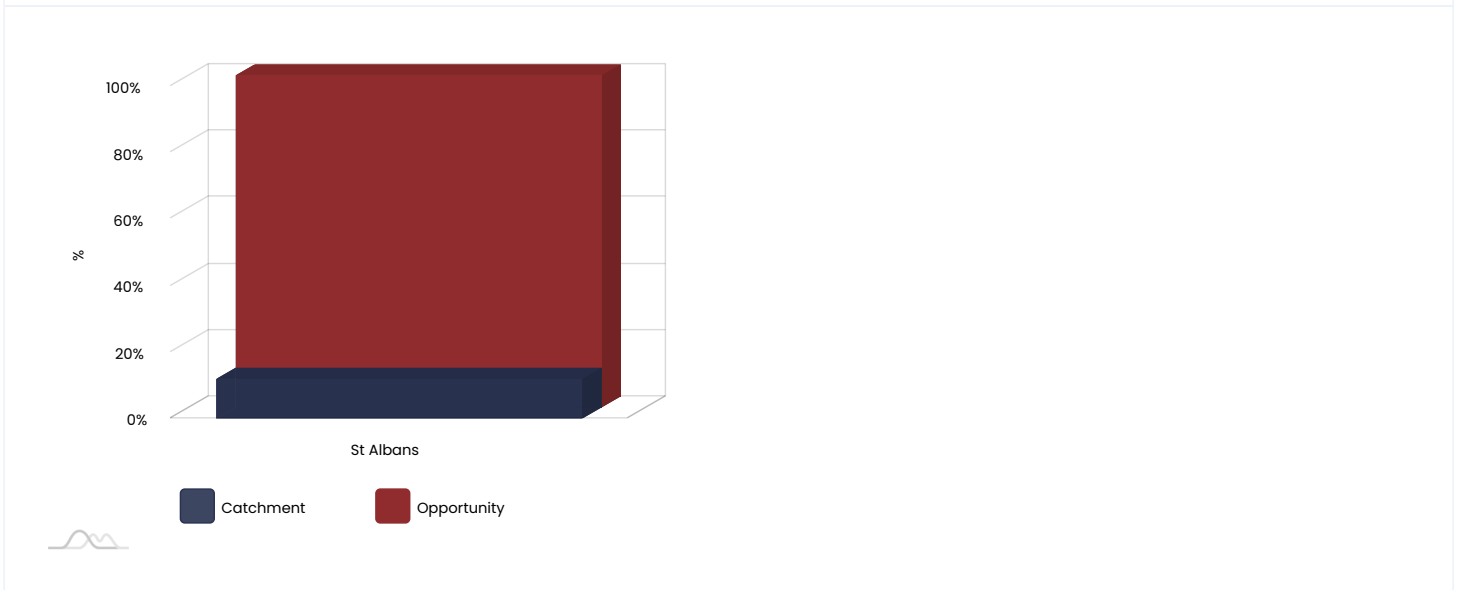

December 2020 - Catchment Usage % vs Catchment Opportunity (Population)

December 2020 Total Visitors - [126705](#) , November 2020 Total Visitors - [112798](#)

Change in Number of Visitors from Catchment [+12%](#)