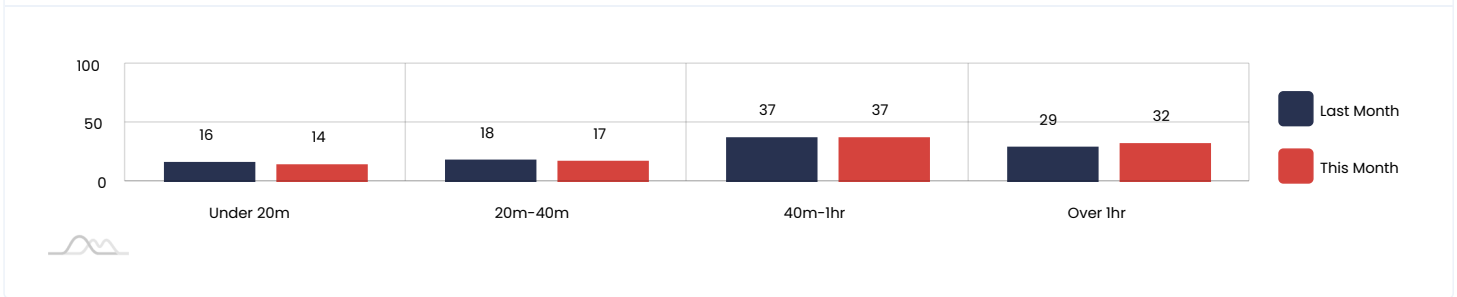

November 2020 Dwell Time (Hours, Minutes): **01:27**

Site Visits

Change in Number of Visits **+7.93%**

December 2020 – **415,046**

November 2020 – **384,538**

Length of Stay (% of visits)

November 2020 - Catchment Usage % vs Catchment Opportunity (Population)

November 2020 Total Visitors - [112798](#)

December 2020 - Catchment Usage % vs Catchment Opportunity (Population)

December 2020 Total Visitors - [126705](#) , November 2020 Total Visitors - [112798](#)