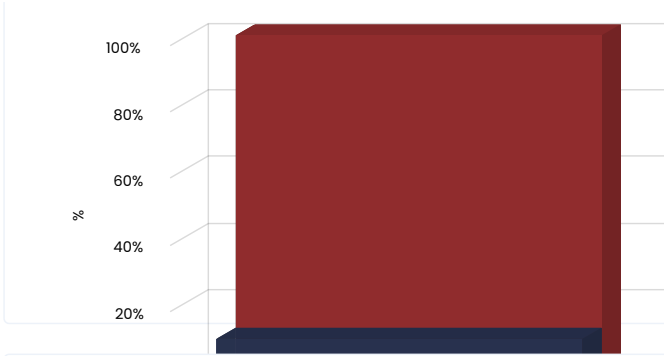

Top 3 Postcodes

Postcode	Postcode Population	% Postcode Visiting	November 2020 Visitors	December 2020 Visitors	Monthly % Change
AL1	36,180	49.2%	18,137	17,814	-1.8%
AL4	27,268	49.8%	11,655	13,578	+14.2%
AL3	28,462	42%	13,534	11,954	-13.2%

Showing 1 to 3 of 3 entries