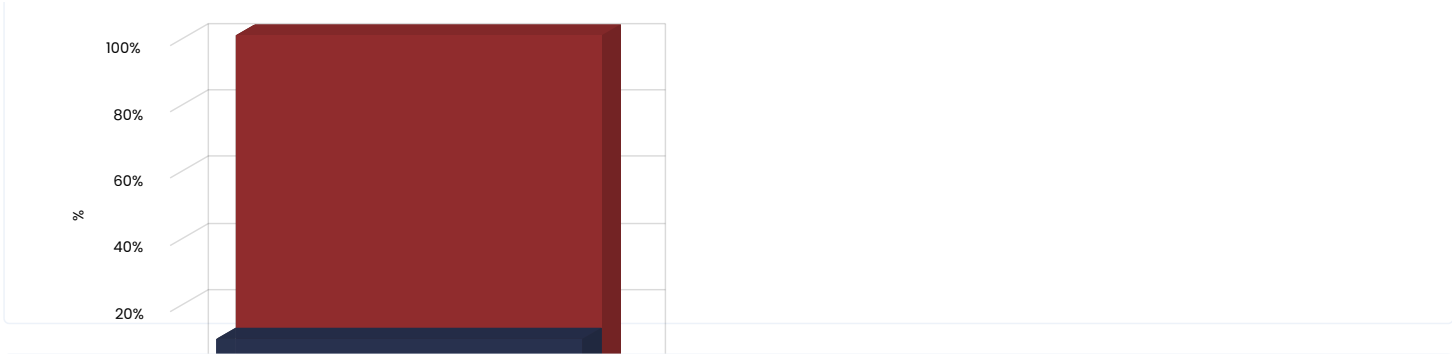

Top 3 Postcodes

Postcode	Postcode Population	% Postcode Visiting	October 2020 Visitors	November 2020 Visitors	Monthly % Change
AL1	36,180	50.1%	18,637	18,137	-2.8%
AL3	28,462	47.6%	13,164	13,534	+2.7%
AL4	27,268	42.7%	13,129	11,655	-12.7%

Showing 1 to 3 of 3 entries