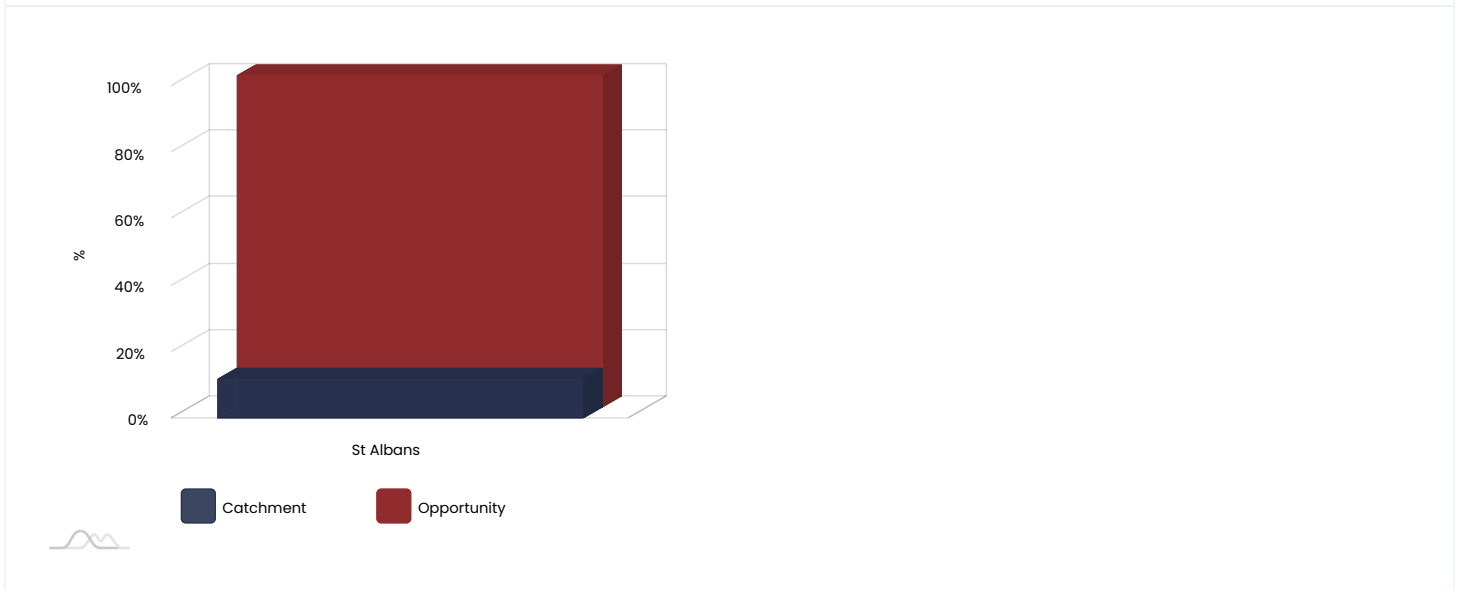

November 2020 - Catchment Usage % vs Catchment Opportunity (Population)

November 2020 Total Visitors - [112798](#) , October 2020 Total Visitors - [140602](#)

Change in Number of Visitors from Catchment -20%