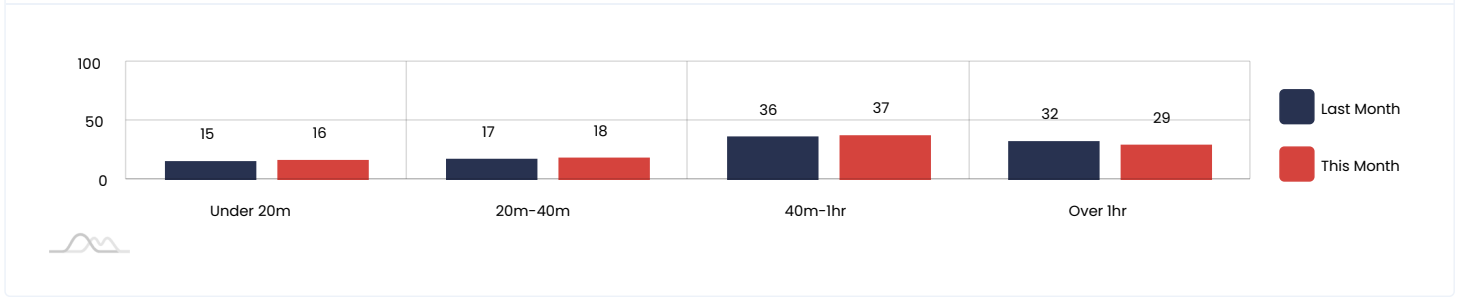

October 2020 Dwell Time (Hours, Minutes): **01:34**

Site Visits

Change in Number of Visits **-17.32%**

November 2020 – **384,538**

October 2020 – **465,089**

Length of Stay (% of visits)

October 2020 - Catchment Usage % vs Catchment Opportunity (Population)

October 2020 Total Visitors - [140602](#)

November 2020 - Catchment Usage % vs Catchment Opportunity (Population)

November 2020 Total Visitors - [112798](#) , October 2020 Total Visitors - [140602](#)

Change in Number of Visitors from Catchment -20%