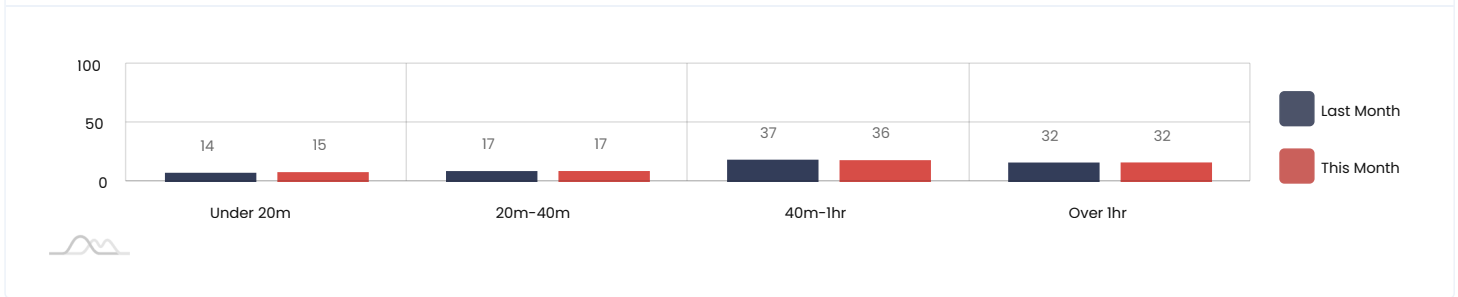

### Site Dwell Time

Change in Length of Dwell Time: **+3.62%**

October 2020 Dwell Time (Hours, Minutes): **01:34**

September 2020 Dwell Time (Hours, Minutes): **01:31**

### Site Visits

Change in Number of Visits **+1.95%**

October 2020 – **465,089**

September 2020 – **456,190**

### Length of Stay (% of visits)